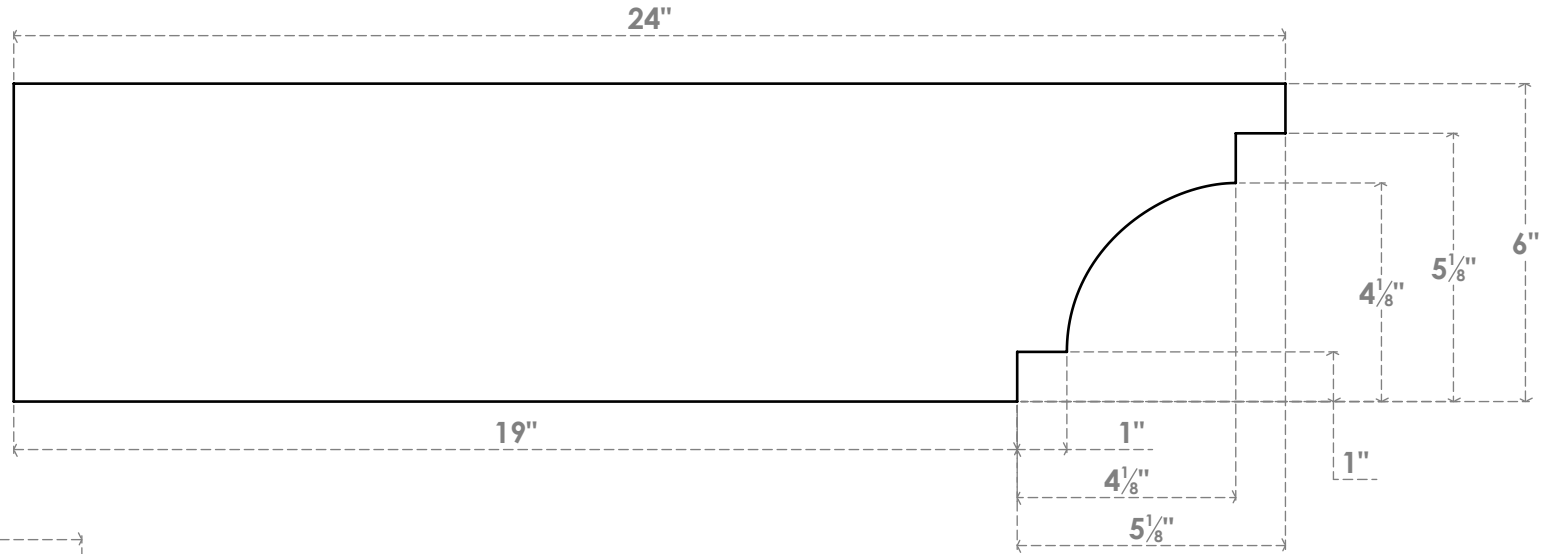

RFTP06X06X24MED

6"W X 6"H X 24"L MEDITERRANEAN ARCHITECTURAL GRADE PVC RAFTER TAIL

SIDE PROFILE

FRONT PROFILE

ISOMETRIC

EKENA MILLWORK
 2300 WEST MAIN ST.
 CLARKSVILLE, TX 75426
 TOLL FREE: 866-607-0453
 WWW.EKENAMILLWORK.COM