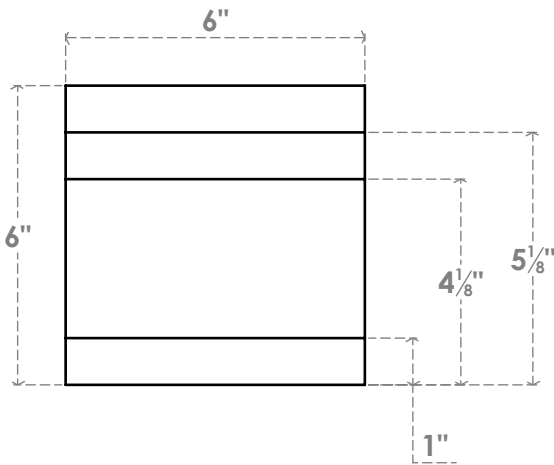

RFTP06X06X24MED

6"W X 6"H X 24"L MEDITERRANEAN ARCHITECTURAL GRADE PVC RAFTER TAIL

SIDE PROFILE

FRONT PROFILE

ISOMETRIC

EKENA MILLWORK
 2300 WEST MAIN ST.
 CLARKSVILLE, TX 75426
 TOLL FREE: 866-607-0453
 WWW.EKENAMILLWORK.COM